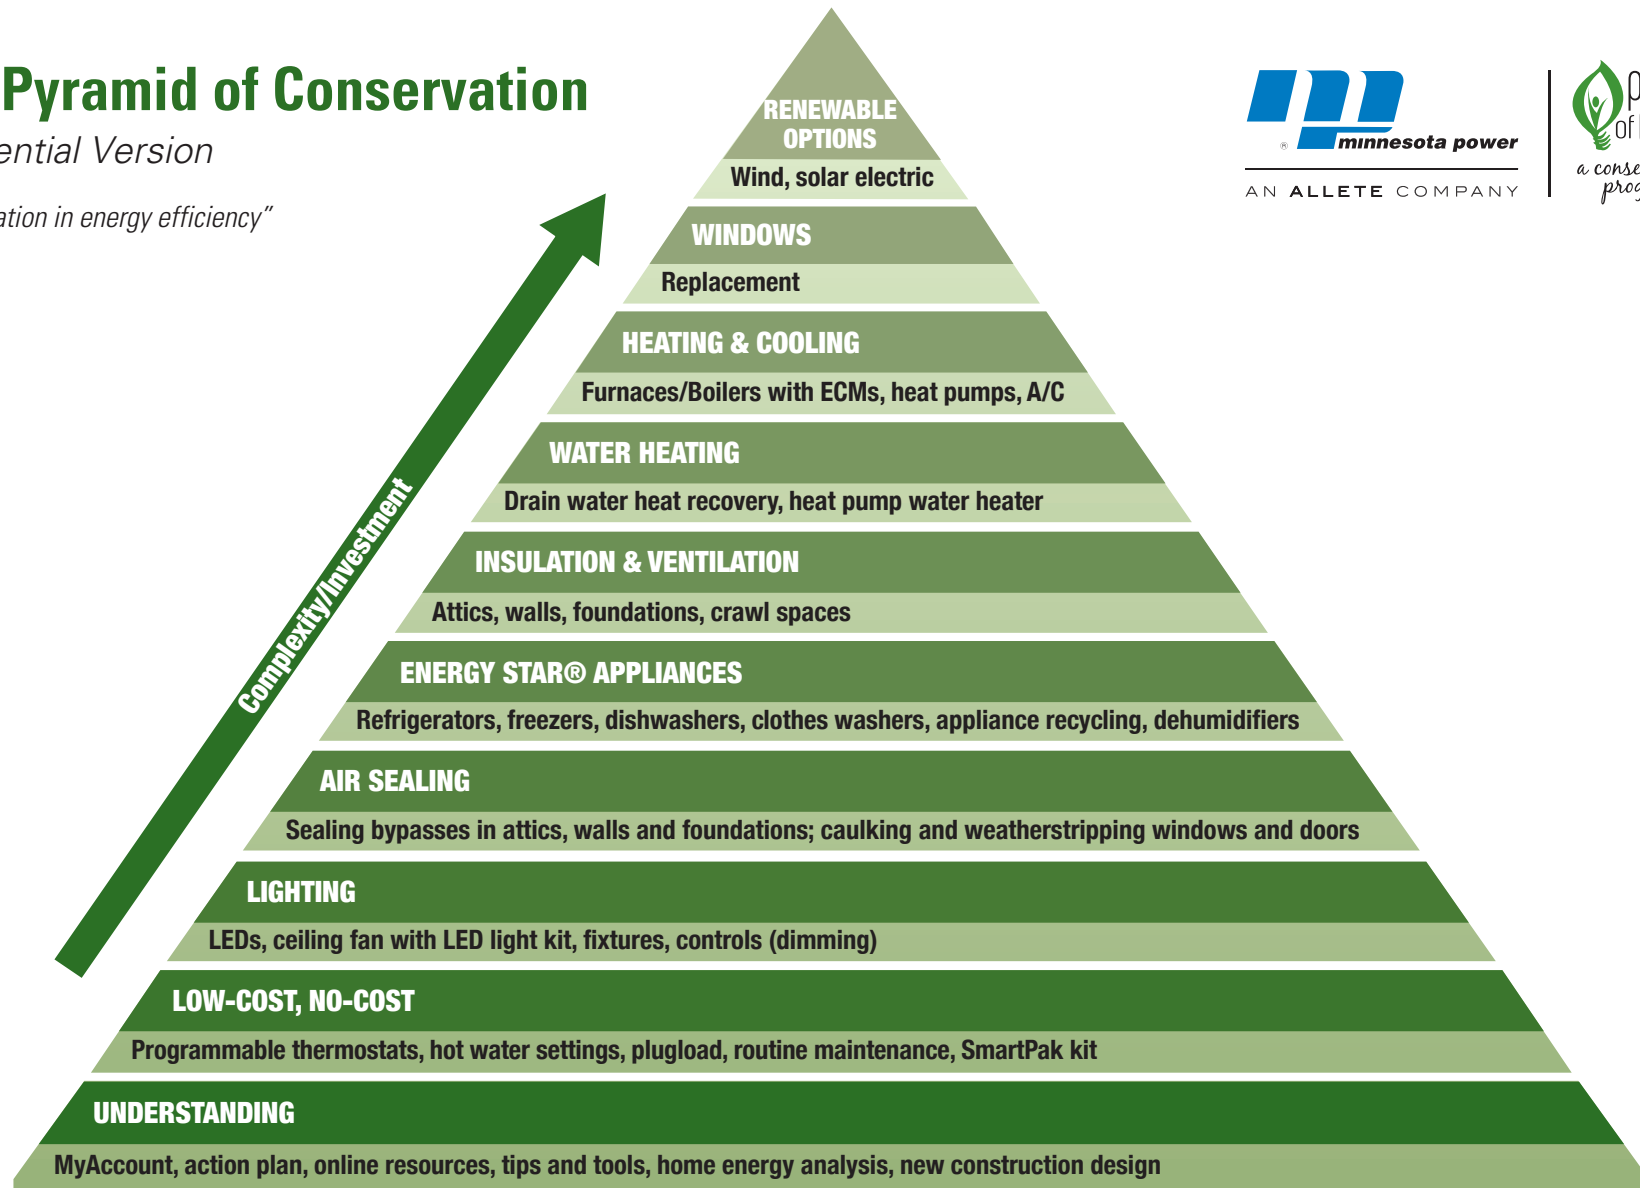

The Pyramid of Conservation

Residential Version

"A foundation in energy efficiency"

www.mnpower.com/EnergyConservation

Copyright © 2017 Minnesota Power, an ALLETE Company, All Rights Reserved.

Conservation—where do I begin?

The choice to be more energy efficient may be clear, but the starting point can be more difficult to determine. The Pyramid of Conservation is designed to help you prioritize steps and develop an action plan that's right for you. By establishing a foundation in energy efficiency and gaining a better understanding about how you use energy, you can more effectively work your way up the pyramid.